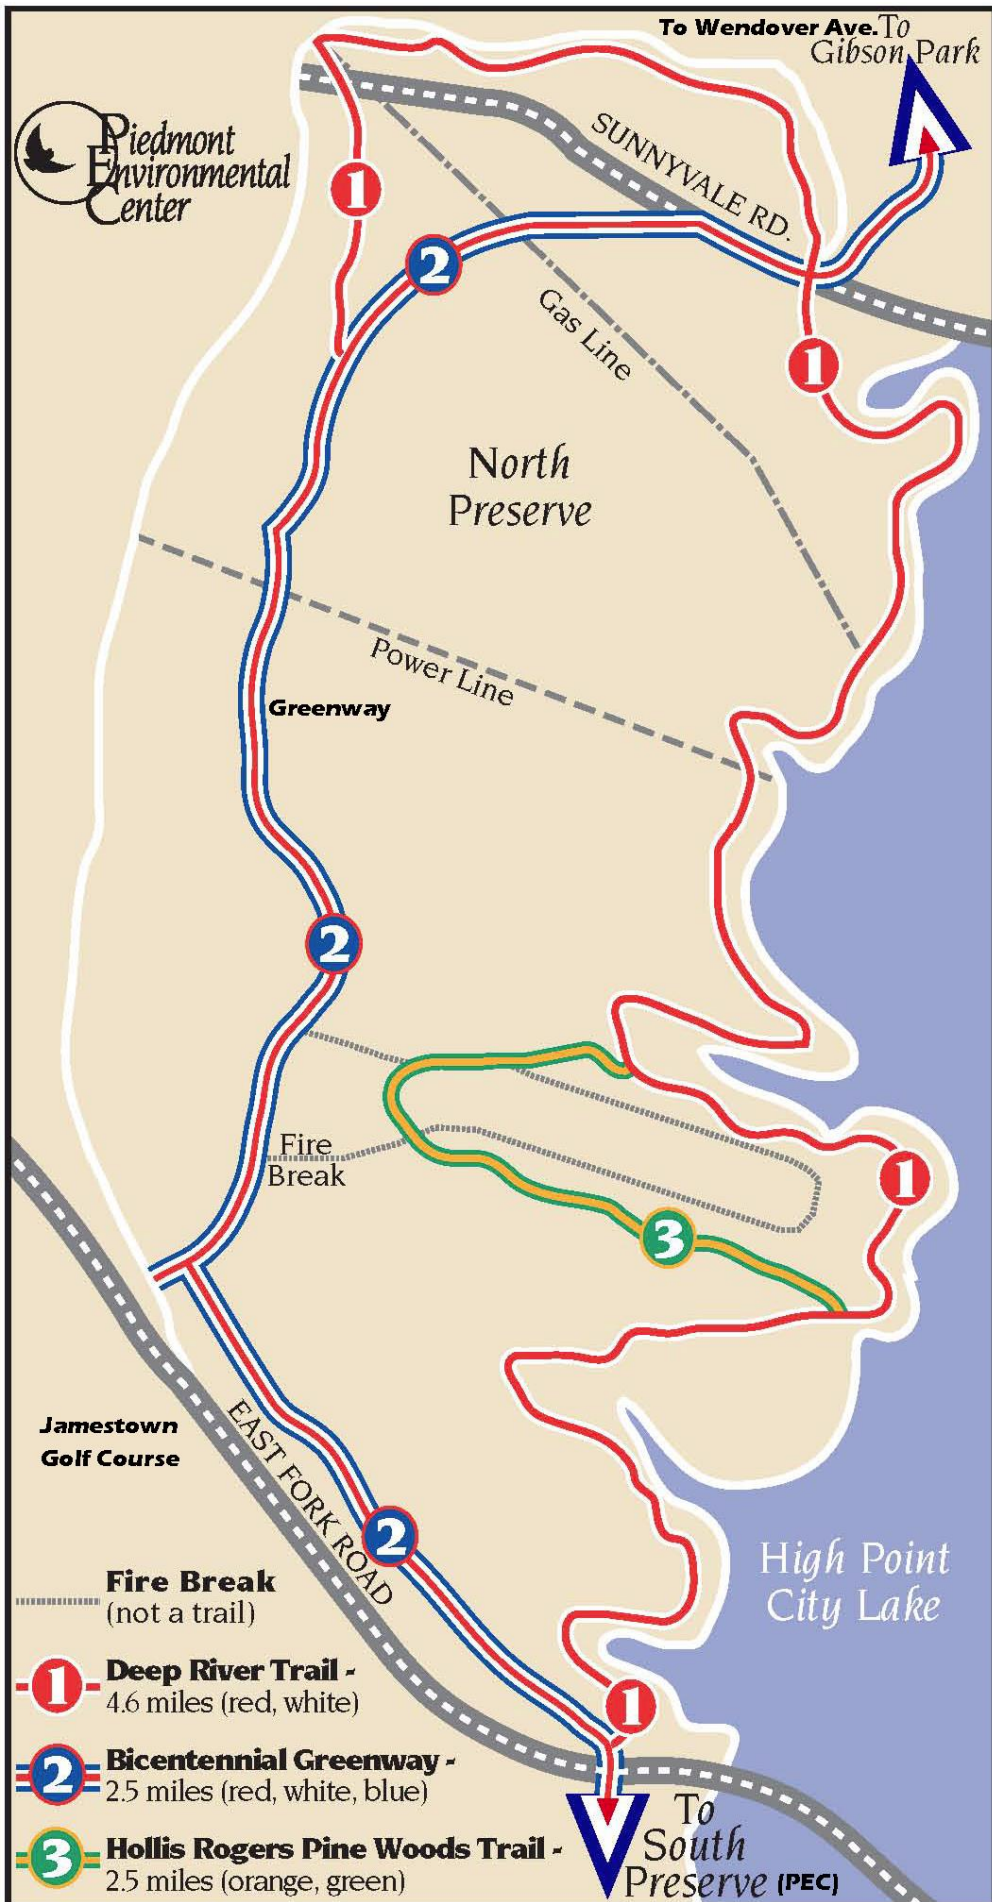

Piedmont Environmental Center  
 1200 Penny Rd  
 High Point NC 27265  
 336-883-8531  
 In emergencies dial 911

**1** **Deep River Trail** - 4.6 miles (red, white)

**2** **Bicentennial Greenway** - 2.5 miles (red, white, blue)

**3** **Hollis Rogers Pine Woods Trail** - 2.5 miles (orange, green)

**Fire Break** (not a trail)