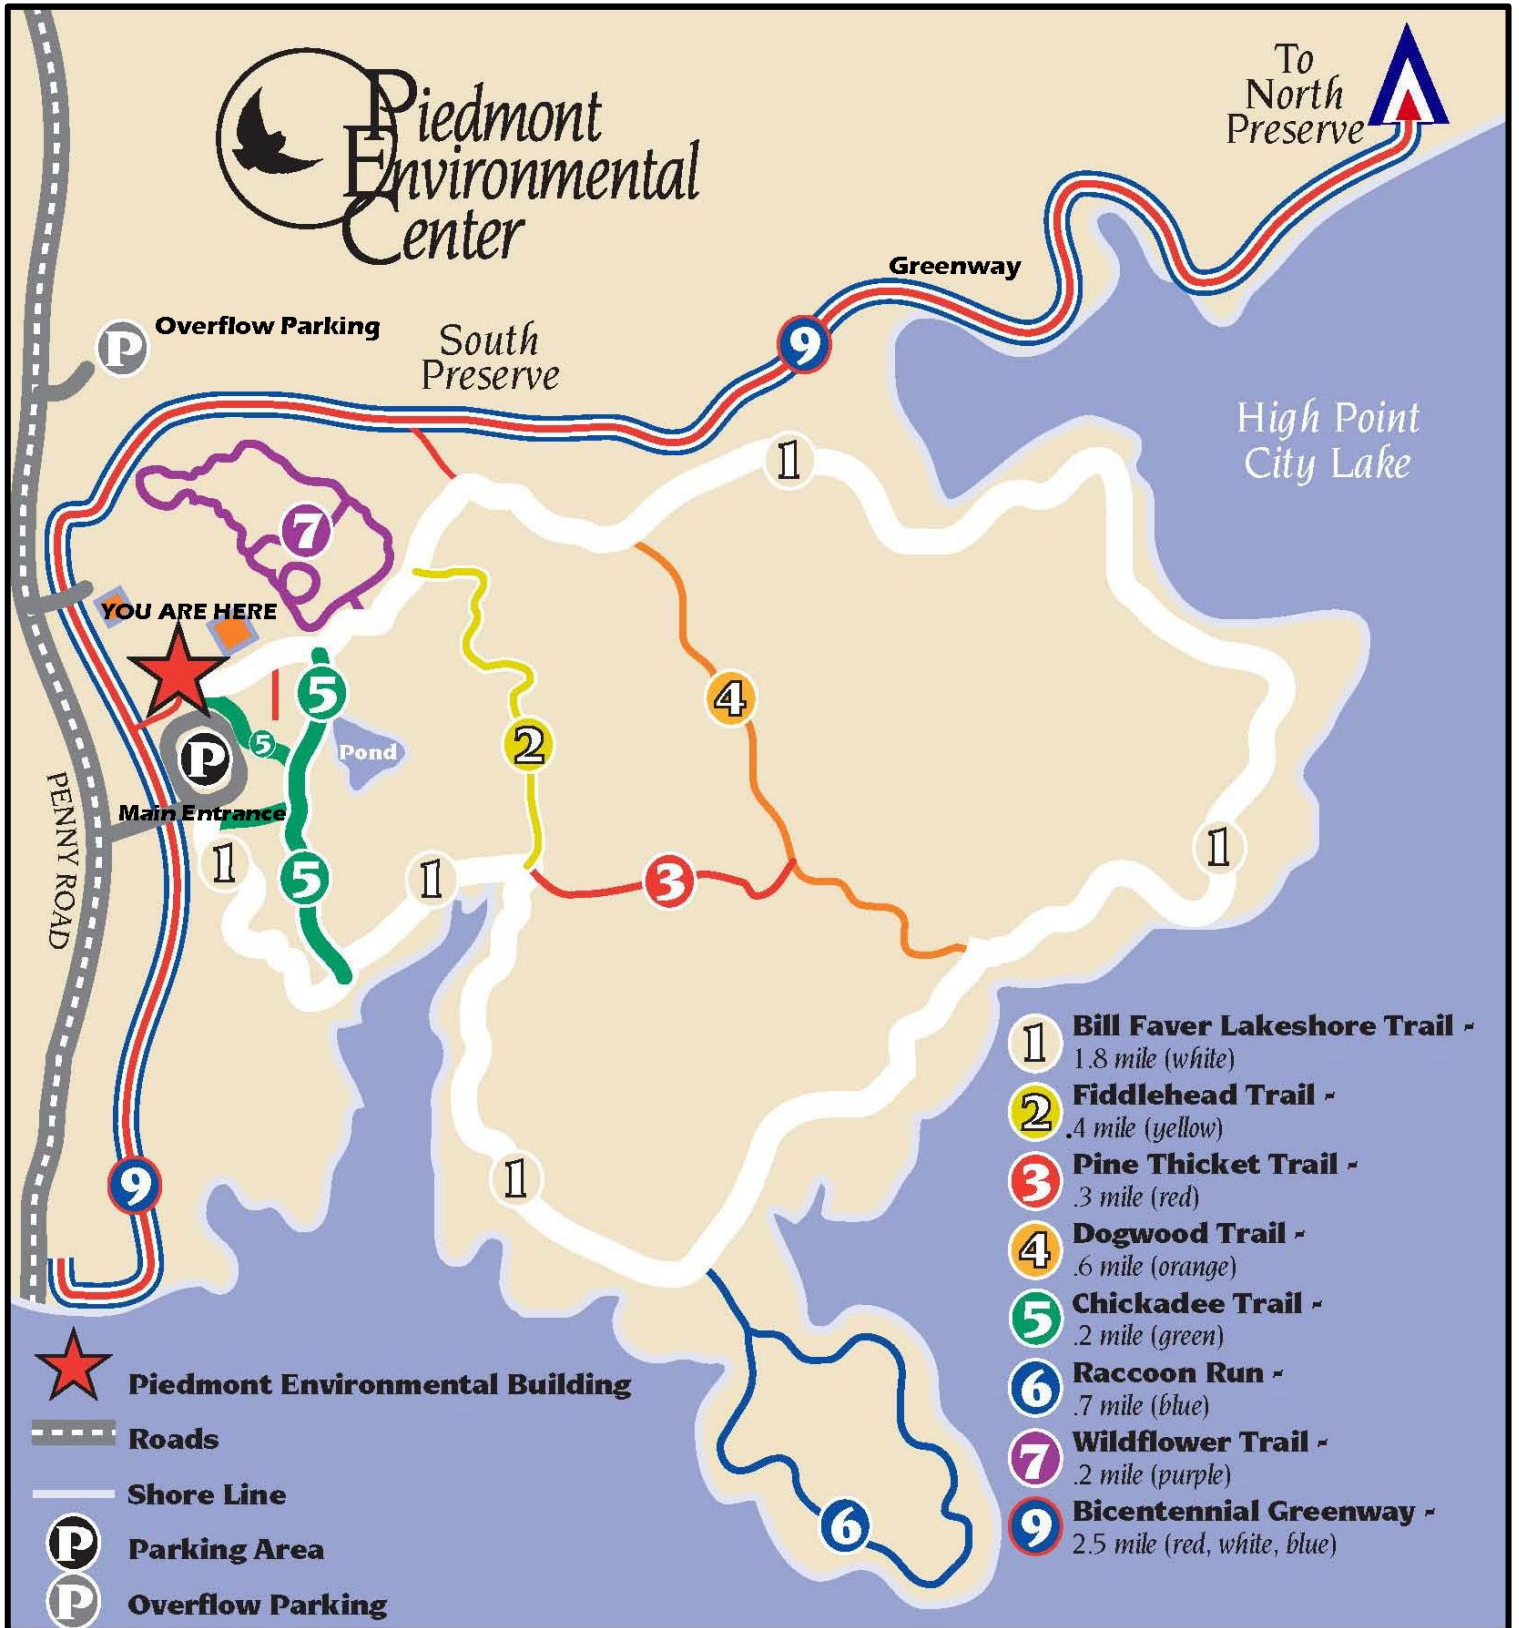

Piedmont Environmental Center  
 1200 Penny Rd  
 High Point NC 27265  
 336-883-8531  
 In emergencies dial 911

**1** **Deep River Trail** - 4.6 miles (red, white)

**2** **Bicentennial Greenway** - 2.5 miles (red, white, blue)

**3** **Hollis Rogers Pine Woods Trail** - 2.5 miles (orange, green)

**Fire Break** (not a trail)